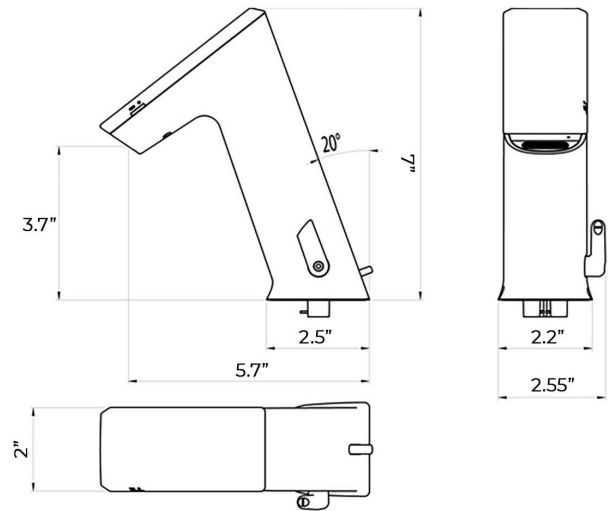

# BATHSELECT COMMERCIAL AUTOMATIC MOTION SENSOR FAUCET IN CHROME FINISH SPECS

## SPECS:

- Spray mode: normal spray (wide, rich jet)
- Aerator for a well-formed water jet (theft-proof)
- Adjustable running time of the water flow
- Save water with maximum comfort
- Maximum flow rate: 5.7 litres per minute
- Contactless triggering with infrared electronics (range adjustable)
- Temperature adjustable via mixer lever on the side
- Adjustable temperature limiter
- Hygiene rinsing adjustable to ensure drinking water quality
- Adjustable automatic flow time of the water jet
- manual flow stop for cleaning
- with LCD display temperature and flow time display
- With integrated solar panel for extended battery life
- Pop-up waste set for easy opening and closing of the basin